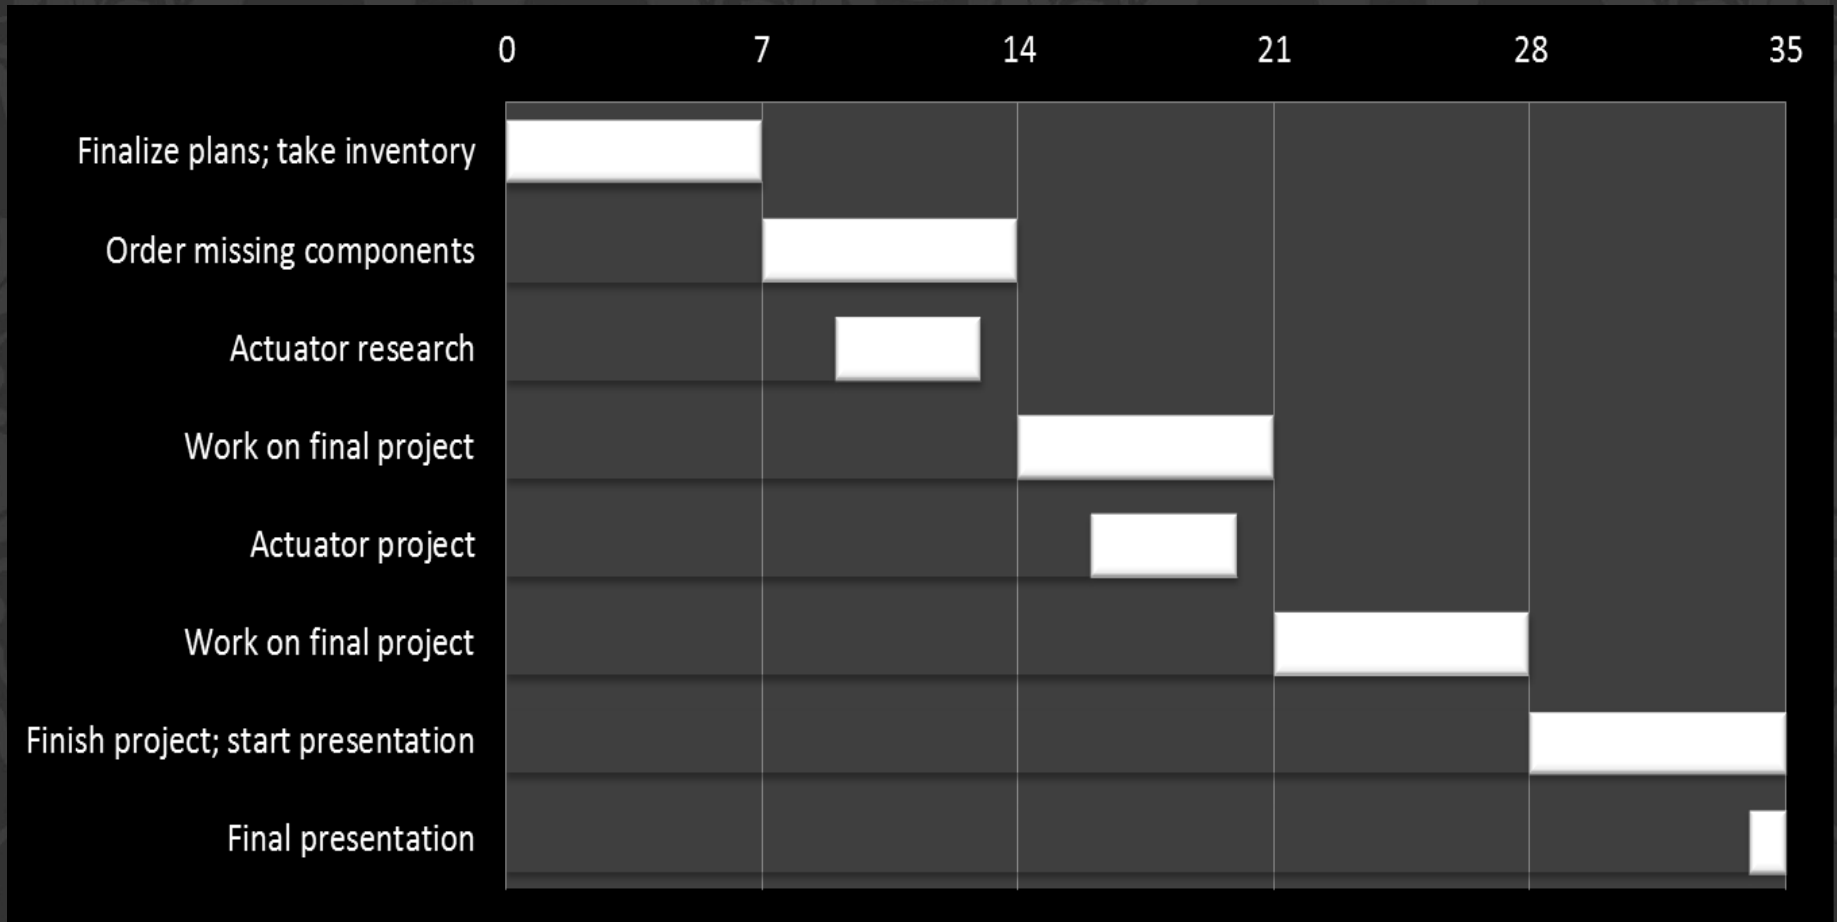

Wall Sense

Adedoyin Ogunniyi

3d textured wall stickers that
sound (think gathend stickers)
in a jungle theme around room

ct
gn

Interactive Wallpaper

Wallpaper should be... interactive

Wallpaper should be... entertaining

Wallpaper should be... functional

Existing examples

Project Timeline: 5 weeks / 35 days (Nov 8 – Dec 13)

Thank You

Questions?