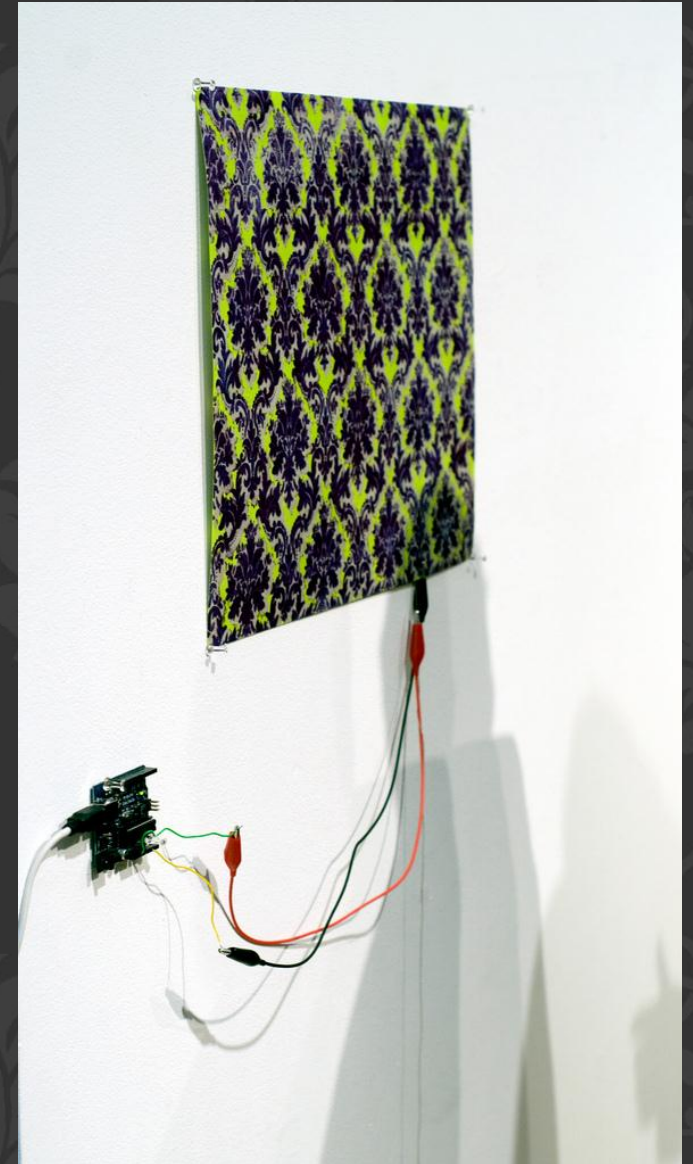

Wall Sense

Adedoyin Ogunniyi

3d textured wall stickers that
sound (think gathend stickers)
in a jungle theme around room

ct
gn

Interactive Wallpaper

Wallpaper should be... interactive

Wallpaper should be... entertaining

Wallpaper should be... functional

Existing examples

Project Timeline: 5 weeks / 35 days (Nov 8 – Dec 13)

Thank You

Questions?