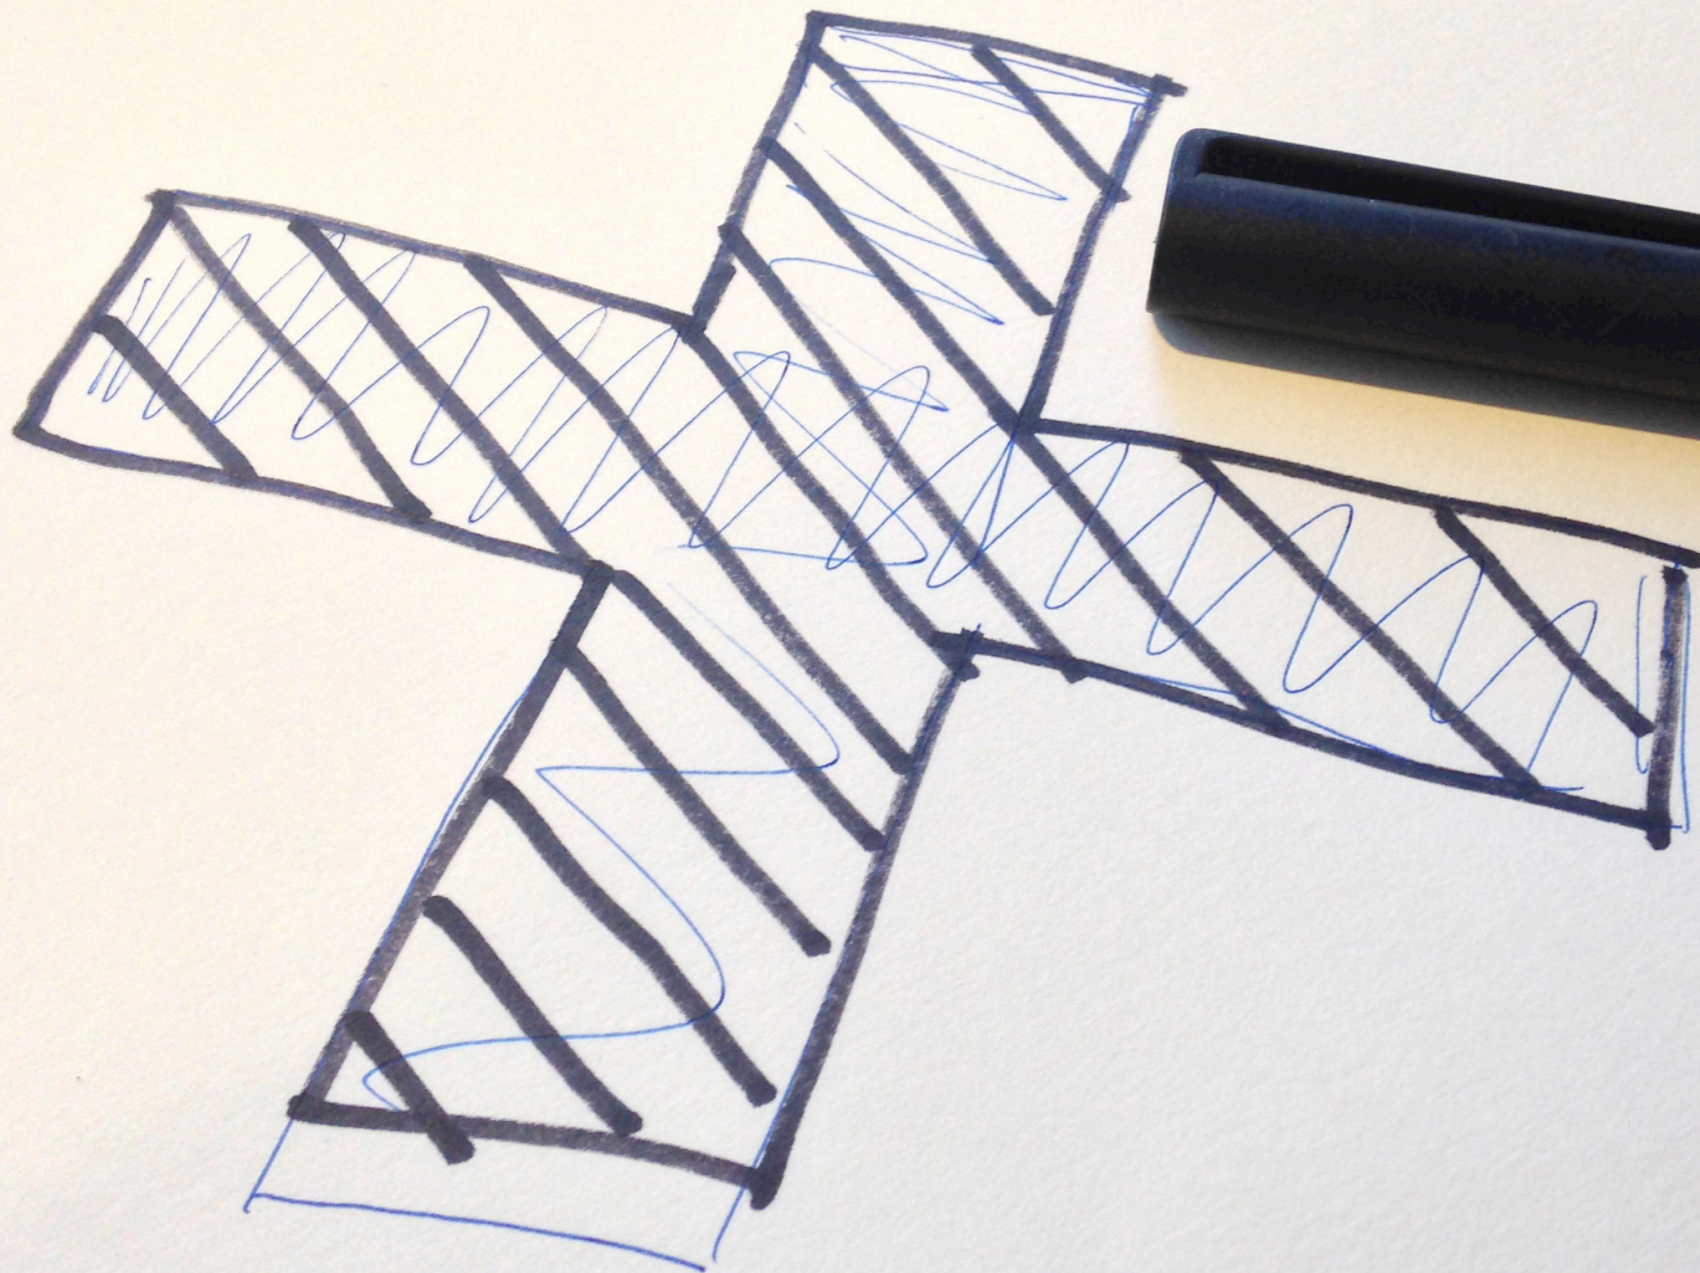

Felix Heibeck

Project 0 \ Collaborative Ideation

MAS.834

A close-up portrait of a man with short brown hair and a beard, smiling broadly with his eyes closed. He is wearing a bright yellow t-shirt. The background is a vertical bamboo or reed screen with green horizontal lines. The text is overlaid on the bottom left of the image.

Felix Heibeck

Interaction Designer

Tangible Media Student

Anthropomorphic Design

Playful Interaction

Collaborative Ideation

Dynamic Clay Extruder

Sketching lacks third dimension

shaping matter takes long..

dynamic extruder-shape

takes shape of pen-sketch

extruded clay shape

2D - 3D Conversion

extrusion can be manipulated

Questions?